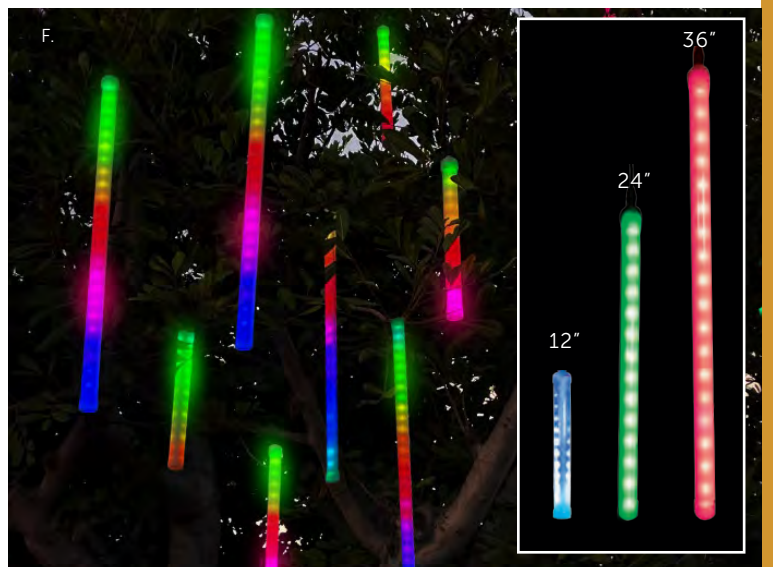

## E. RGB Snowflakes

(SMD strip lights, 60" lead cord w/ RGB controller)

- 16" SFEMSNFLK40RGB
- 20" SFEMSNFLK50RGB
- 24" SFEMSNFLK60RGB