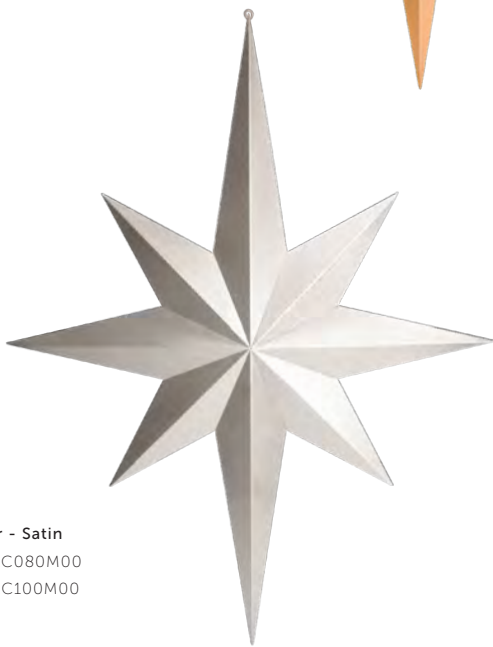

## Moravian Stars

These eight-pointed stars are available in a smooth satin finish or coated in glitter.  
Sold individually.

Gold - Satin  
32" ORA2311C080M30  
40" ORA2311C100M30

Gold - Glitter  
32" ORA2311C080H30  
40" ORA2311C100H30