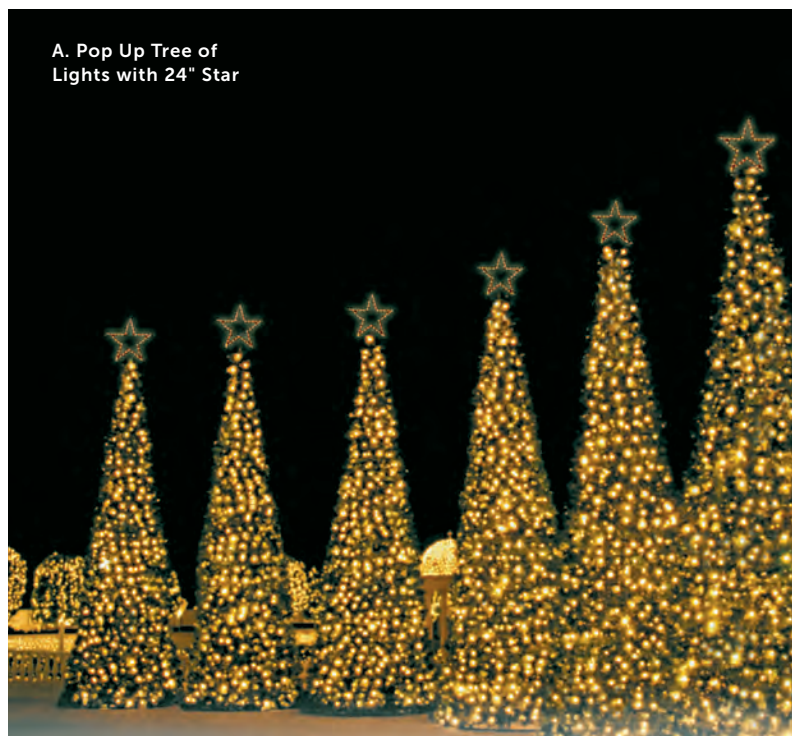

A. Pop Up Tree of Lights with 24" Star