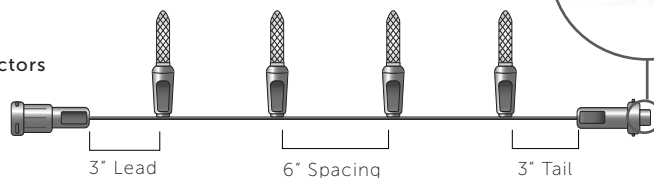

Connectors

- C. Standard 120V Power Cord
  - 36" lead
  - LMLEDCM36PWRC
- D. Y Connector
  LMLEDCMYTAP
- E. X Connector
  LMLEDCMXTAP
- F. 12' Extender Cable
  LMLEDCM12EXT
- G. 25' Extender Cable
  LMLEDCM25EXT

IP44
Connectors