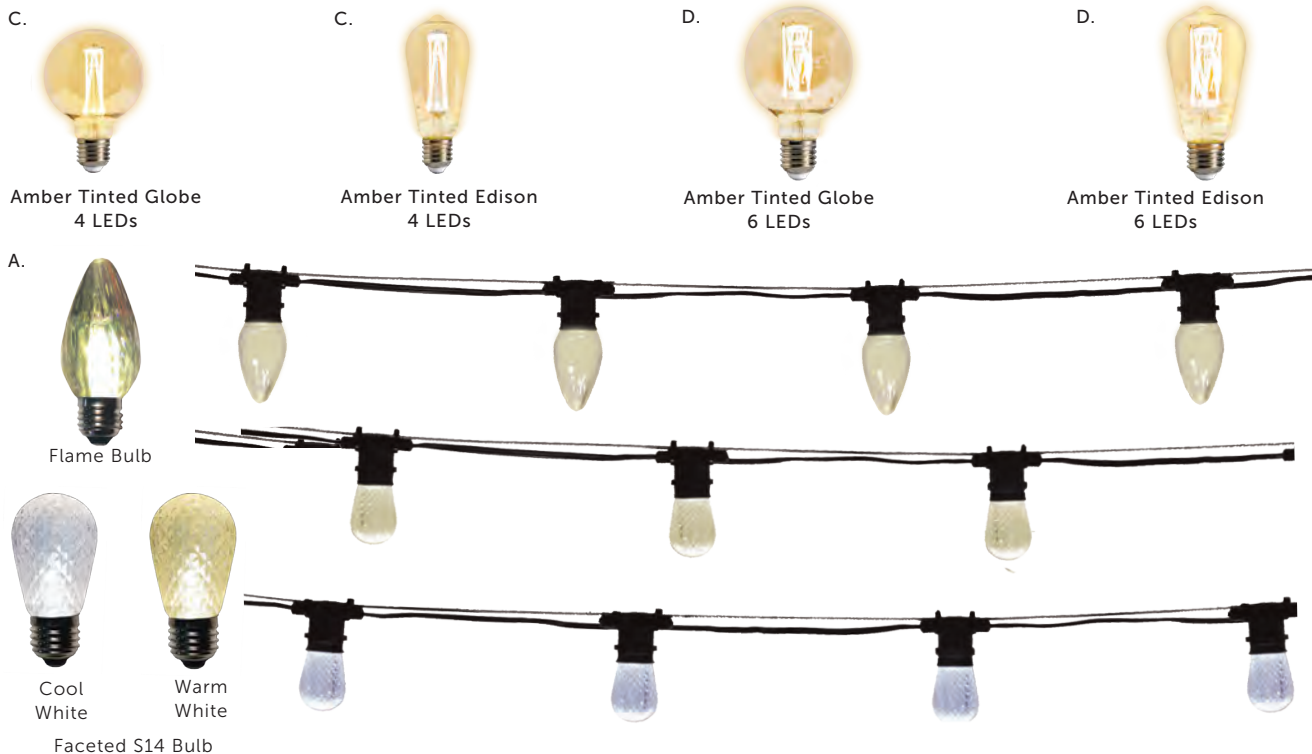

F. Suspended Festival Lighting • E26 Medium Base

F. Festival Lighting without Bulbs

- 24" spacing
- E26 medium base
- 130V
- Sold in 330' spools

Inline LLHDMB24BK16

Suspended LLHDMBSUS24BR16

F. Inline Festival Lighting • E26 Medium Base