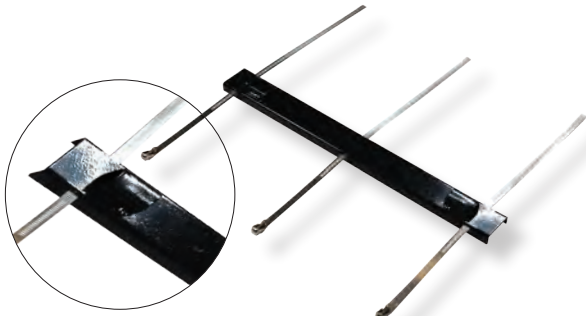

27" Pole Mount Bracket

Three (3) 28" Stainless Steel Snaplock Bands
Powder-Coated Black

PMFACEPLATESTK