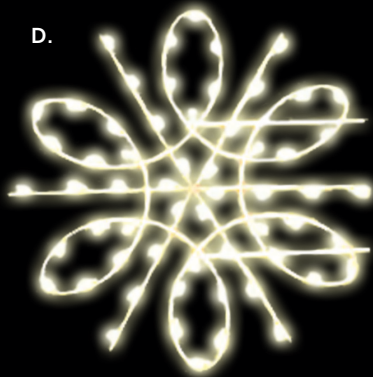

C. Royal Snow Skyline

B. Star Swirl with Ribbon

**A. Brilliant Snowflake**  
5'H, cool white LED ropelight  
24V, 25 lb.  
PMST60STARSFLED

**B. Majestic Snowflake**  
5'H, cool white LED ropelight  
24V, 25 lb.  
PMST60RADSFLED