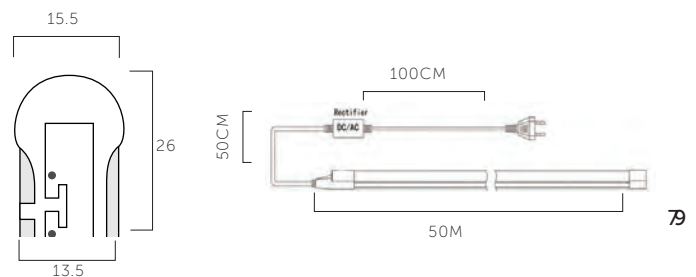

Accessories

- A. UL Transformer
  - 24V
  - 100 watts
  - Includes power cord
  - Powers 10m
  - Sold individually
  - TRBN24V100W
- B. Easy Splice Connector and Heat Shrink
  - Sold individually
  - NFBS2WSC1
- C. T-Way Connector
  - 3 heat shrinks included
  - Sold individually
  - NFLEBSD2WTC
- D. 5cm Aluminum Clip
  - 2 screws included
  - Sold individually
  - NFLEBSD2WICS