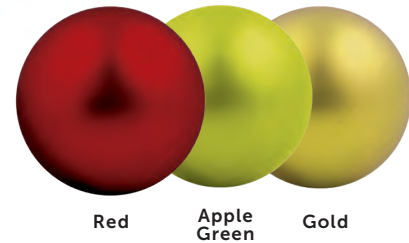

Red Apple Green Gold

A. Classic Garland

10' section
14" width, 150 bulbs, 15 watts, 10 lb.
GARDCLAS12WWLED

B. Classic Wreath

- 3' 100 mini lights, 10 watts, 15 lb.
  DLGWRECLX3XXLED
- 4' 150 mini lights, 15 watts, 25 lb.
  DLGWRECLX4XXLED
- 6' 250 mini lights, 24 watts, 85 lb.
  DLGWRECLX6XXLED
- 8' 350 mini lights, 34 watts, 105 lb.
  DLGWRECLX8XXLED
- 10' 700 mini lights, 68 watts, 250 lb.
  DLGWRECL10RDLED
- 12' 900 C7 bulbs, 88 watts, 320 lb.
  DLGWRECL12RDLED

C. Classic Spray

4' Spray with 18" Bow
100 mini lights, 9.6 watts, 10 lb.
GARSP24X48CLSC

Complete the Classic Christmas Look

Garland Drop
Page 34

Festive Cluster
Page 71

Shooting Star
Pole Mount
Page 136

Designer Ornaments
Page 54