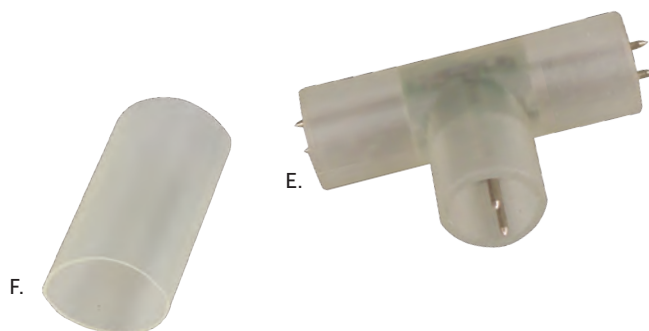

- D. 13mm Invisible Splice
- Sold in packs of 25  
DURA13MMINVSPCON

- E. 13mm T-Connector
- Sold individually  
DURA13MMTCONNEC

- F. 1" Heat Shrink (for Power Cord)
- Sold in 4' Sections  
DURAHTSHRINK1