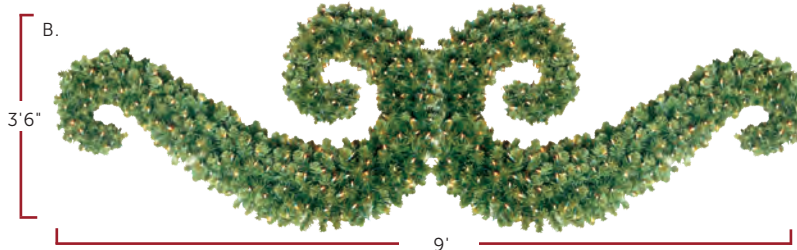

### C. Tapered Swag Garland

10' Tapered Mountain Pine Foliage

Unlit

10 lb.

GARTAPNATMFPC

Lit

200 warm white 5mm LED mini lights, 20 watts, 18 lb.

GARTAPNATMFPCWWLED