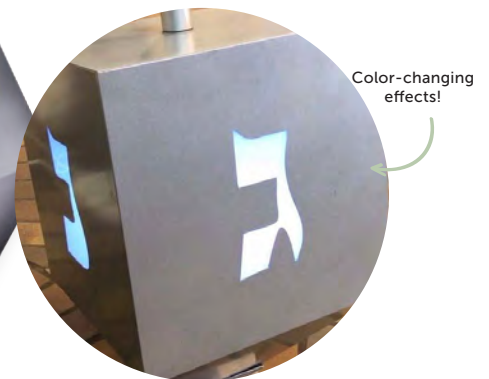

A. RGB Dreidel

GMDRIEDEL3

- Color-changing RGB letters
- Easy-to-use remote included
- 39"H (18" square, 12" point to base, 9" handle)
- 27 lb.

B. Aluminum-Brushed Menorah

- Chrome finish
- 9 warm white bulbs included
- Bulbs can be lit manually or automatically by setting the timer on the menorah base
- Replacement bulbs available

6'

- 6'H x 6.5'W
- 40 lb.
- 49.5 watts
- 110V

GMMENORAH6

9'

- 9'H x 7.5'W
- 50 lb.
- 49.5 watts
- 110V

GMMENORAH9

12'

- 12'H x 8.5'W
- 60 lb.
- 49.5 watts
- 110V

GMMENORAH12