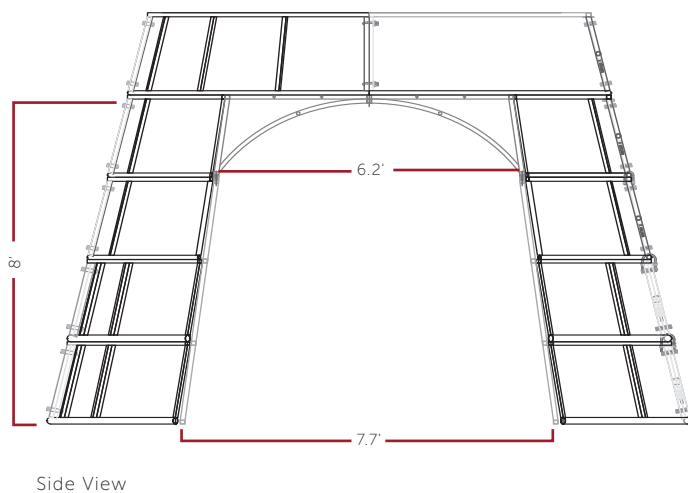

walk-through tree

Create a unique Santa set experience with a Walk-Through Tree

- Designed for the interactive holiday program experience
- Giant Walk-Through Tree allows families with strollers and wheelchairs to easily navigate for an up-close view
- Adorn the inside of the tree with branded holiday graphics, ornaments, or hanging elements.
- Custom 44'-80' sizes are available with proper lead time.

Specifications

Height	Overall Width with Branches Feet (Inches)	Metal Frame Outside Diameter Feet (Inches)	# of Rows	Branches w/ Topper	Tips	Weight	WW LED Mini Lights Count	Watts	Item Number with WW LED Mini Lights
40'	17.5' (210")	13.3' (160")	15	327	57,044	4,393 lb.	36,100	3,200W	TRB140WALKTHRU