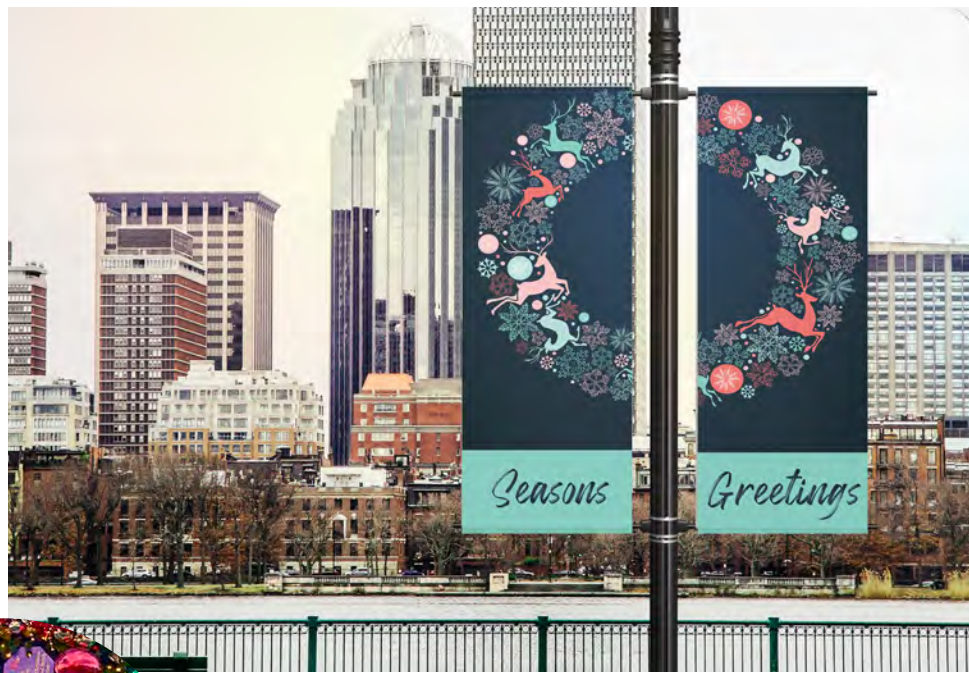

custom graphics

- Tree bases
- Ornaments
- Signage
- Window clings
- Backdrops
- Gift tags
- And more!
- Designed and printed in house
- Various printing materials available