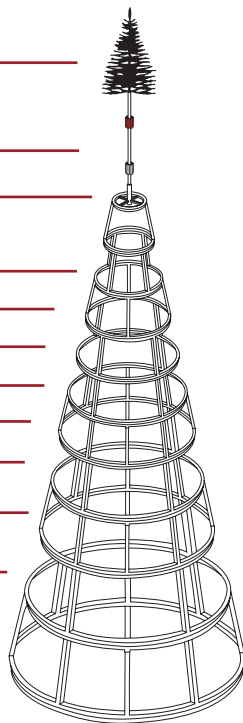

### Features

- Safest tower tree on the market
- Self-shaping branches
- Dual-tone emerald & forest green branches with tan specks
- UV-treated foliage
- Pre-lit with warm white LED mini lights
- First tower tree to be approved by Registered Structural Engineers
- Energy savings up to 90% compared to incandescent bulbs

### Sizing for 30' Sequoia Tree Frame

- 5' Topper Tree
- 5' Topper Pole with 6 Special Branches, Tips Marked Red
- 6 Branches
- 2' Section A - 6 Branches
- 2' Section B - 8 Branches - 14'
- 2' Section C - 8 Branches - 16'
- 2' Section D - 12 Branches - 18'
- 2' Section E - 14 Branches - 20'
- 2' Section F - 18 Branches - 22'
- 2' Section G - 20 Branches - 24'
- 2' Section H - 24 Branches - 26'
- 2' Section I - 28 Branches - 28'
- 2' Section J - 28 Branches - 30'