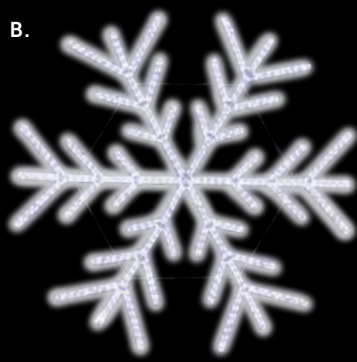

C. Royal Snow Skyline

B. Star Swirl with Ribbon

**A. Brilliant Snowflake**  
5'H, cool white LED ropelight  
24V, 25 lb.  
PMST60STARSFLED

**B. Majestic Snowflake**  
5'H, cool white LED ropelight  
24V, 25 lb.  
PMST60RADSFLED