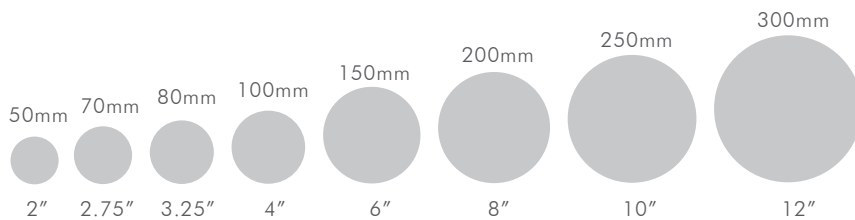

Ornament Size Range

A. Cerise (Shiny)

C. Pearlized Blue

A. Gold (Matte)

A. Orange (Matte)

A. Red (Matte)