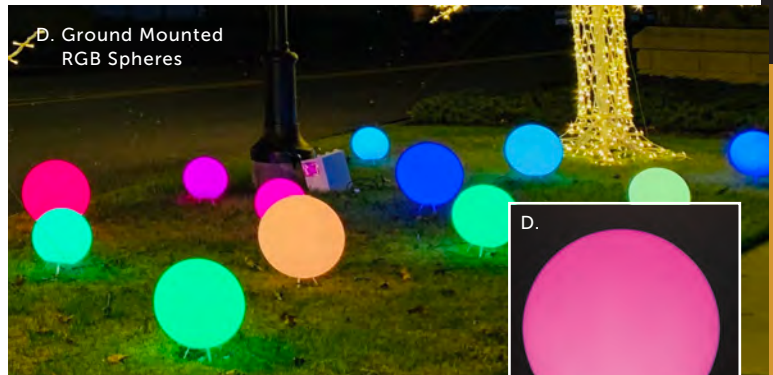

Set of 5 - (2) 12" spheres, (2) 14" spheres, (1) 16" sphere  
LBRGBP-SPHEREMIX5

Set of 7 - (2) 12" spheres, (3) 14" spheres, (2) 16" spheres  
LBRGBP-SPHEREMIX7

D. Hanging  
RGB Spheres

D. Ground Mounted  
RGB Spheres