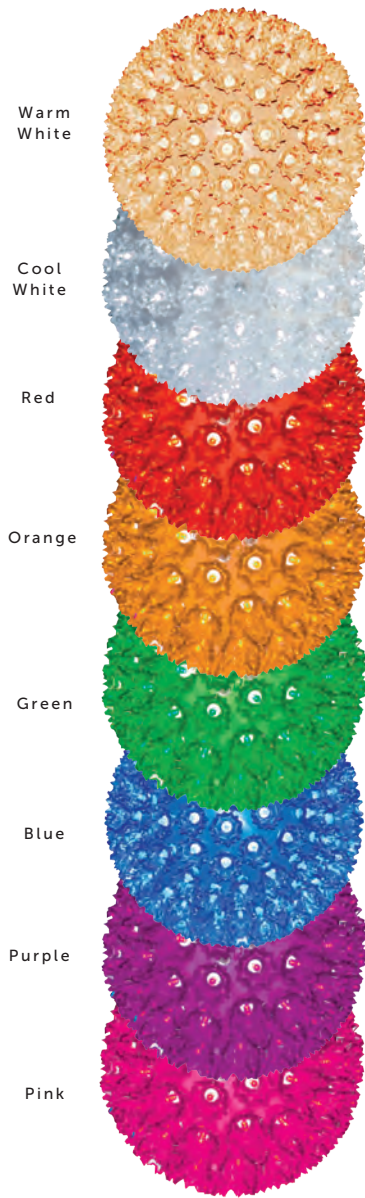

LED light spheres

All LED Light Spheres include 60" lead cord and hanging attachment.
Best for Exterior use.

Brighten up any celebration and add a dazzling touch to holiday décor.