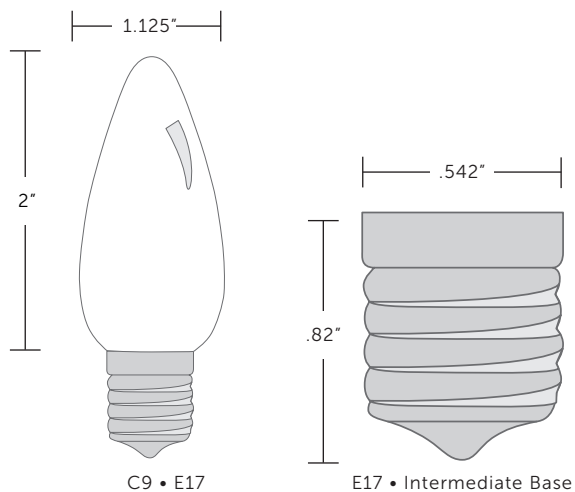

C7 BULBS

C9 BULBS

C. LED C9 Opaque Bulbs

D. LED C9 Faceted Bulbs

LED C9 Bulbs

- Surface-Mounted Diodes (SMD)
- Fade resistant
- 10 LEDs per bulb
- .58 watts each
- Sold in sets of 25
- 500-bulb cases available by request

C. Opaque

Warm White	LBC9LEDO120SUNWW-SMD
Cool White	LBC9LEDO120COOLW-SMD
Red	LBC9LEDO120RED-SMD
Green	LBC9LEDO120GRN-SMD
Blue	LBC9LEDO120BLU-SMD
Yellow	LBC9LEDO120YEL-SMD
Orange	LBC9LEDO120ORG-SMD
Pink	LBC9LEDO120PNK-SMD
Purple	LBC9LEDO120PUR-SMD

D. Faceted

Warm White	LBC9LEDF120SUNWW-SMD
Cool White	LBC9LEDF120COOLW-SMD
Red	LBC9LEDF120RED-SMD
Green	LBC9LEDF120GRN-SMD
Blue	LBC9LEDF120BLU -SMD
Yellow	LBC9LEDF120YEL-SMD
Orange	LBC9LEDF120ORG-SMD
Pink	LBC9LEDF120PNK-SMD
Purple	LBC9LEDF120PUR-SMD

See Hardware and Accessory options on page 112.