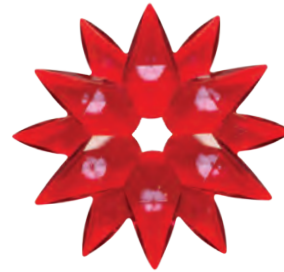

Red
ORSS4920159