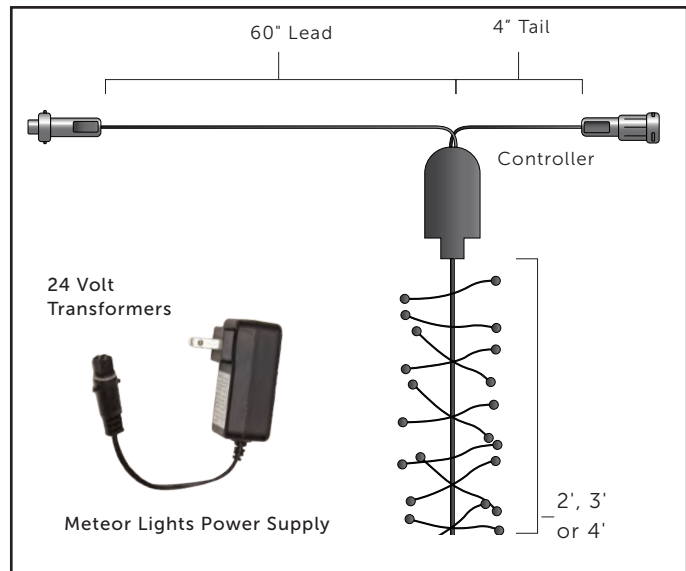

Strobo Lightchain