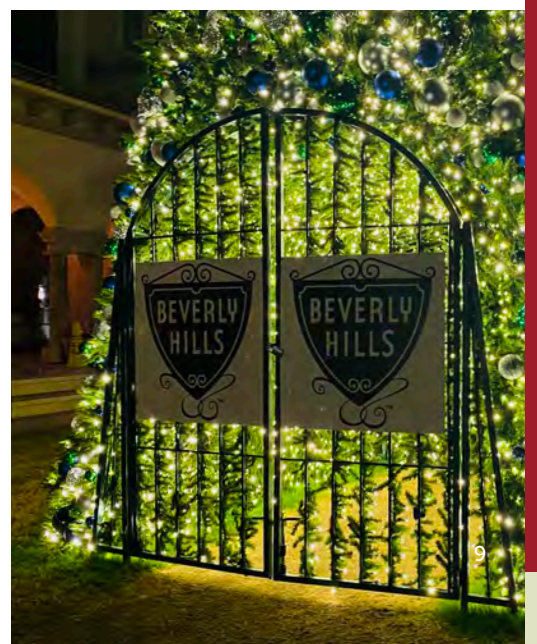

## Create a unique Santa set experience with a Walk-Through Tree

- Designed for the interactive holiday program experience
- Giant Walk-Through Tree allows families with strollers and wheelchairs to easily navigate for an up-close view
- Adorn the inside of the tree with branded holiday graphics, ornaments, or hanging elements.
- Custom 44'-80' sizes are available with proper lead time.

40' Walk-Through Tree Base

40' Walk-Through Tree with LED Ropelight Snowflakes

40' Custom Walk-Through Elf Tree

FOLIAGE

WALK-THROUGH TREE

**R G B**