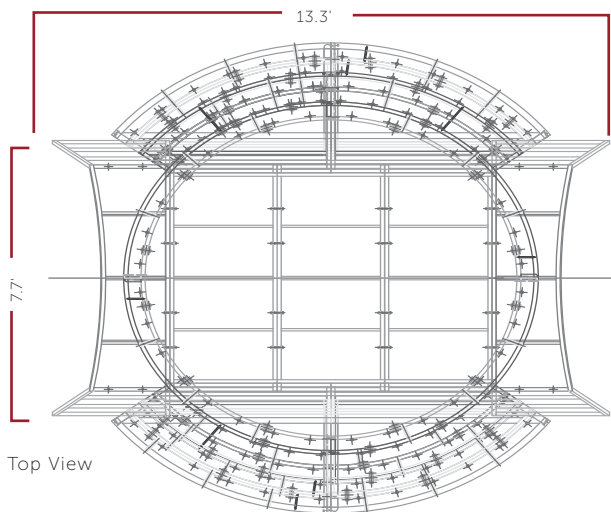

walk-through tree

Create a unique Santa set experience with a Walk-Through Tree

- Designed for the interactive holiday program experience
- Giant Walk-Through Tree allows families with strollers and wheelchairs to easily navigate for an up-close view
- Adorn the inside of the tree with branded holiday graphics, ornaments, or hanging elements.
- Custom 44'-80' sizes are available with proper lead time.

Specifications

Height	Overall Width with Branches Feet (Inches)	Metal Frame Outside Diameter Feet (Inches)	# of Rows	Branches w/ Topper	Tips	Weight	WW LED Mini Lights Count	Watts	Item Number with WW LED Mini Lights
40'	17.5' (210")	13.3' (160")	15	327	57,044	4,393 lb.	36,100	3,200W	TRB140WALKTHRU