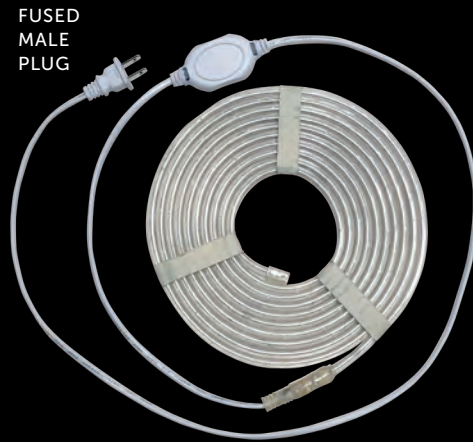

straight-edge lighting

- Sold in 164' spools
- 1,500 LEDs
- 200 lumens
- 120V
- 130 watts
- IP44
- Non-dimable
- 30,000 hour rated life

Warm White
LRSTLEDSTR30LWW
Pure White
LRSTLEDSTR30LCW

Accessories

- A. Transparent PVC Channel
  - 39.4" long
  - Sold individually
    LRSTLEDSTR-CHAN
- B. Splice Connector with Pins
  - Sold in cases of 25
    LRSTLEDSTR-SPLICE
- C. End Caps
  - Sold in cases of 25
    LRSTLEDSTR-ENDCAP
- D. L Connector with Pins
  - Sold individually
    LRSTLEDSTR-LCON
- E. T Connector with Pins
  - Sold individually
    LRSTLEDSTR-TCON
- F. Power Cord and Connector
  - With AC/DC transformer
  - Fused male plug
  - Sold individually
    LRSTLEDSTR-POWER

FUSED
MALE
PLUG

CLOSE UP