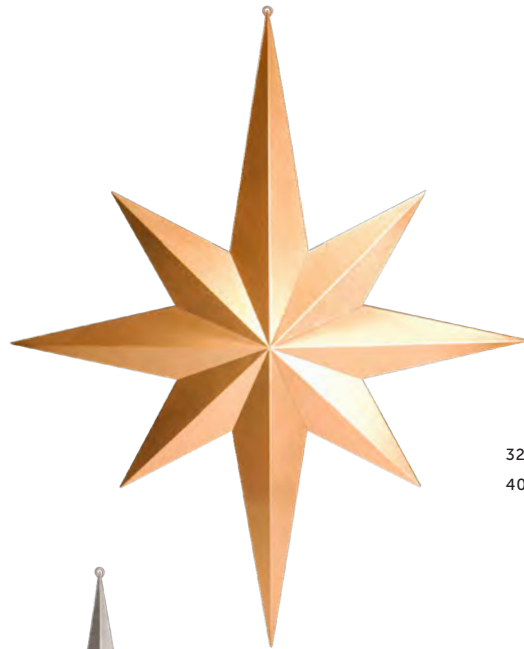

## Moravian Stars

These eight-pointed stars are available in a smooth satin finish or coated in glitter.  
Sold individually.

Gold - Satin  
32" ORA2311C080M30  
40" ORA2311C100M30

Gold - Glitter  
32" ORA2311C080H30  
40" ORA2311C100H30