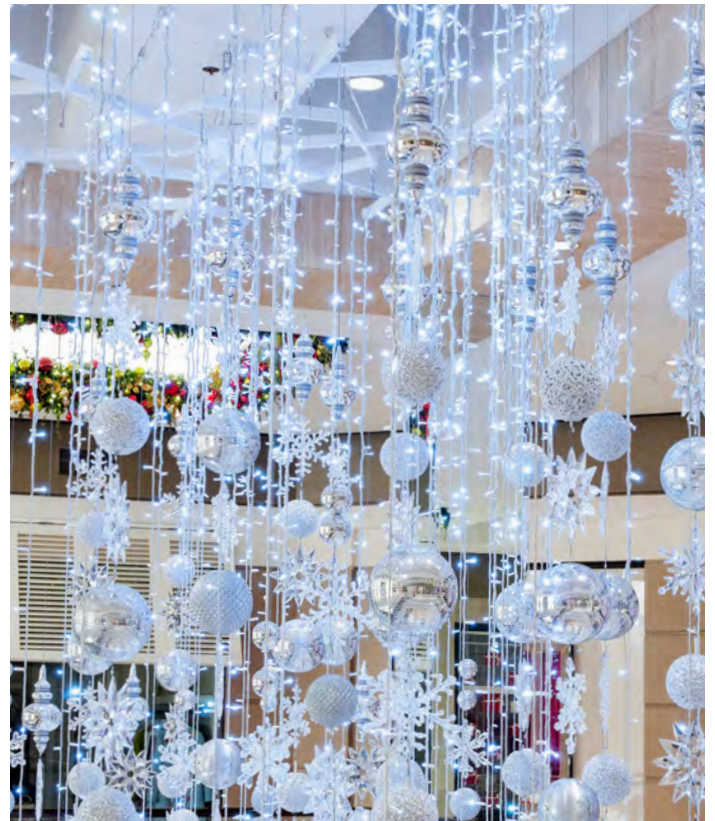

**G. Multicolor Drop with Snowflake Frame**

Set of 12 Multicolor Drops (Varied Lengths 13' to 17.5') on a 7' snowflake frame with (36) 17' warm white LED mini light strands  
ORNDROP07SET

**H. Silver Ornament Drop with Snowflake Frame**

Set of 12 silver ornament drops (varied lengths 13' to 17.5') on a 7' snowflake frame with (36) 17' warm white LED mini light strands  
ORNDROP06SET

H. Silver Ornament Drop with Snowflake Frame

30' Tree with Custom  
Holly Leaves Décor Package  
and 48" Moravian Star  
Tree Topper