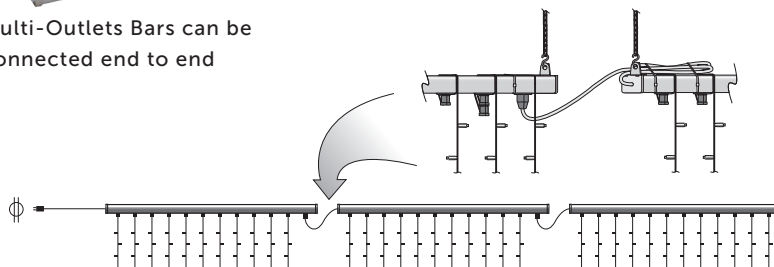

Multi-Outlets Bars can be connected end to end