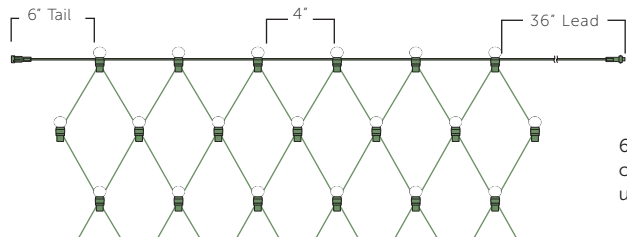

6' length,
can stretch
up to 10'

icicle lights

C. LED Icicle Lights

6" icicle spacing, 3" bulb spacing, sold in cases of 12

105 LED light strand, 12' length, 10 watts

(Drop sequences: 6-5-3-7-5-2)

LMLEDIC105L6WWH

150 LED light strand, 9.5' length, 15 watts

(Drop sequences: 10-7-8-6-10-9)

LMLEDIC150L6WWH