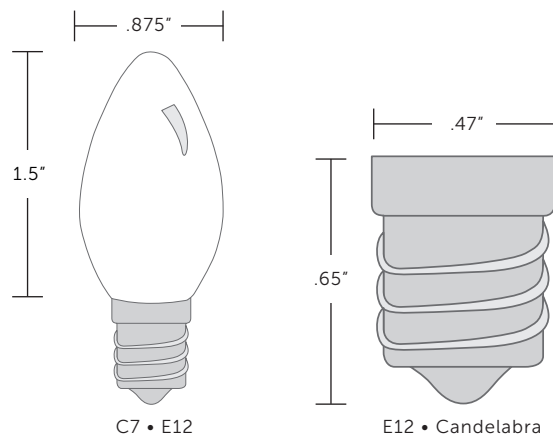

C7 BULBS

C9 BULBS

C. LED C9 Opaque Bulbs

D. LED C9 Faceted Bulbs

LED C9 Bulbs

- Surface-Mounted Diodes (SMD)
- Fade resistant
- 10 LEDs per bulb
- .58 watts each
- Sold in sets of 25
- 500-bulb cases available by request

C. Opaque

Warm White	LBC9LEDO120SUNWW-SMD
Cool White	LBC9LEDO120COOLW-SMD
Red	LBC9LEDO120RED-SMD
Green	LBC9LEDO120GRN-SMD
Blue	LBC9LEDO120BLU-SMD
Yellow	LBC9LEDO120YEL-SMD
Orange	LBC9LEDO120ORG-SMD
Pink	LBC9LEDO120PNK-SMD
Purple	LBC9LEDO120PUR-SMD

D. Faceted

Warm White	LBC9LEDF120SUNWW-SMD
Cool White	LBC9LEDF120COOLW-SMD
Red	LBC9LEDF120RED-SMD
Green	LBC9LEDF120GRN-SMD
Blue	LBC9LEDF120BLU -SMD
Yellow	LBC9LEDF120YEL-SMD
Orange	LBC9LEDF120ORG-SMD
Pink	LBC9LEDF120PNK-SMD
Purple	LBC9LEDF120PUR-SMD

See Hardware and Accessory options on page 112.