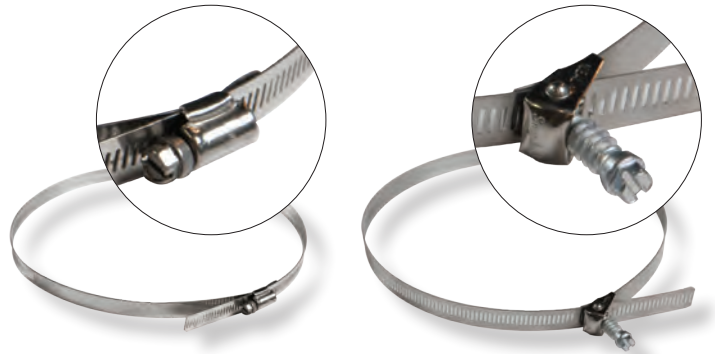

28" Adjustable Stainless Steel Snaplock Bands

Sold in packs of 20

ACSNAPLKAB