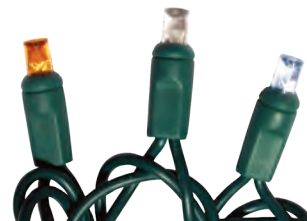

B. 5mm Champagne LED Mini Lights

Amber Warm White Cool White