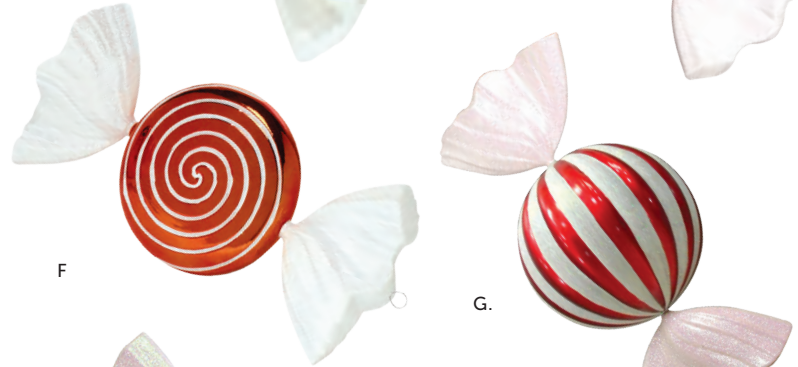

Candy Cane Collection

Minty fresh décor ideas from our favorite Christmas flavor

Ornaments

Size	Sold Sets	Case Quantity
A. 6" Red & White Swirl Onion ORA28B079010	6	24
B. 6" Red & White Swirl Ball ORA29B071910	6	24
C. 10.5" Red & White Swirl Waterdrop ORA5B079010	6	24

Jumbo Ornaments

Size	Sold Sets	Case Quantity
D. 19" Red & White Oval ORA1090180052410	4	12
E. 19" Red & White Rectangle ORA1090180021810	4	12
F. 19" Red & White Swirl ORGK829141	4	12
G. 19" Red & White Striped ORA10901800627	4	12
H. 36" Red & White Round ORGK100026365	4	6
I. 37" Red & White Pinwheel Half Round ORGK100026366	Sold Individually	1
J. 40" Red & White Curly Half Round ORGK100026367	Sold Individually	1