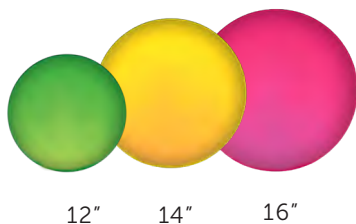

Set of 5 - (2) 12" spheres, (2) 14" spheres, (1) 16" sphere  
LBRGBP-SPHEREMIX5

Set of 7 - (2) 12" spheres, (3) 14" spheres, (2) 16" spheres  
LBRGBP-SPHEREMIX7

D. Hanging  
RGB Spheres

D. Ground Mounted  
RGB Spheres