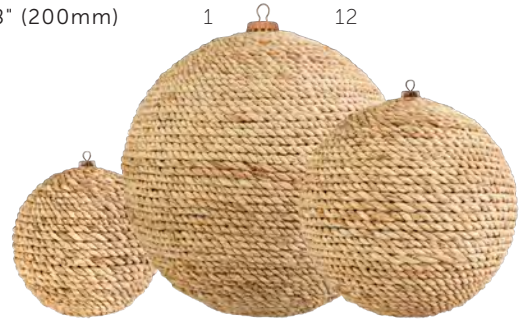

Burlap Round

Indoor use only.

Size	Sold Sets	Case Quantity
4" (100mm)	12	96
6" (150mm)	12	48
8" (200mm)	1	12

Burlap

4" ORES100MMBRLB
6" ORES150MMBRLB
8" ORES200MMBRLB