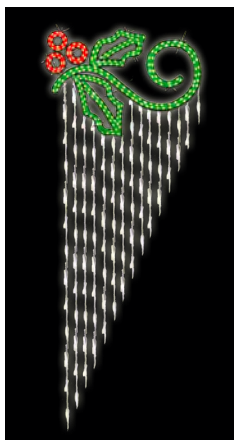

Complete the Holly Leaf Holiday Look

Holly Wave Pole Mount
Page 136