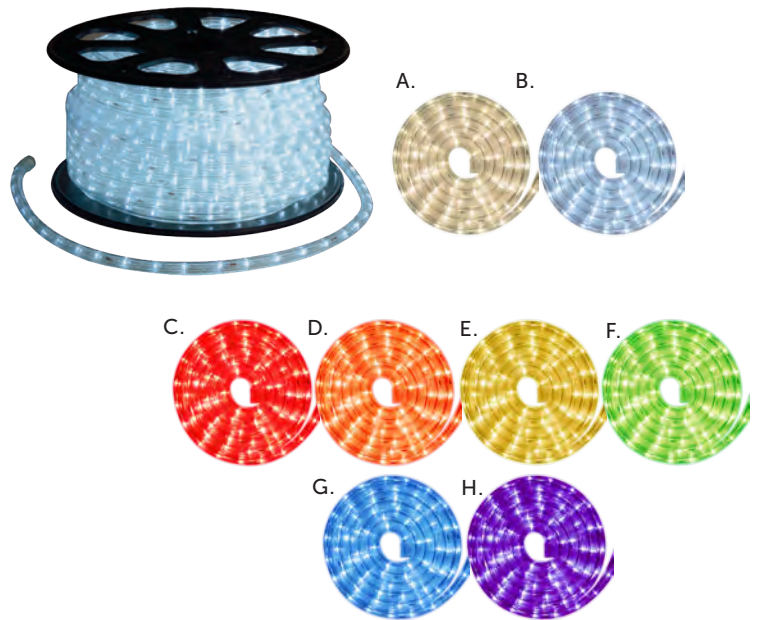

ropelight

LED Ropelight Spool

- .5" diameter
- 150' spool
- 120 watts
- 35 lb.
- Can be cut every 39.2'
- 50,000 hour rated life
- Connect up to 300' on one power cord
- 120° viewing angle
- (3) 6' power cords
- 3 power cord connectors
- 6 end caps
- 3 heat shrinks

A.	Warm White	DURALED13MM150WWT
B.	Cool White	DURALED13MM150CWT
C.	Red	DURALED13MM150RD
D.	Orange	DURALED13MM150OR
E.	Yellow	DURALED13MM150YL
F.	Green	DURALED13MM150GR
G.	Blue	DURALED13MM150BL
H.	Purple	DURALED13MM150PUR

Kit comes with the following accessories: