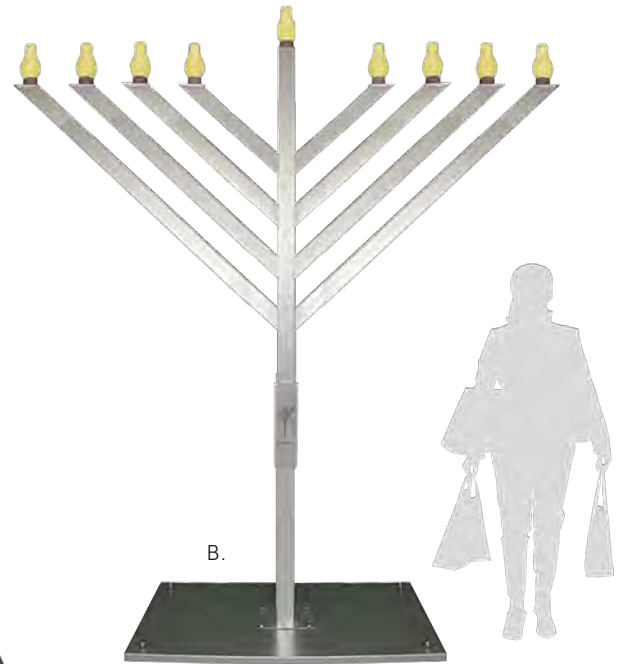

A. RGB Dreidel

GMDRIEDEL3

- Color-changing RGB letters
- Easy-to-use remote included
- 39"H (18" square, 12" point to base, 9" handle)
- 27 lb.

B. Aluminum-Brushed Menorah

- Chrome finish
- 9 warm white bulbs included
- Bulbs can be lit manually or automatically by setting the timer on the menorah base
- Replacement bulbs available

6'

- 6'H x 6.5'W
- 40 lb.
- 49.5 watts
- 110V

GMMENORAH6

9'

- 9'H x 7.5'W
- 50 lb.
- 49.5 watts
- 110V

GMMENORAH9

12'

- 12'H x 8.5'W
- 60 lb.
- 49.5 watts
- 110V

GMMENORAH12