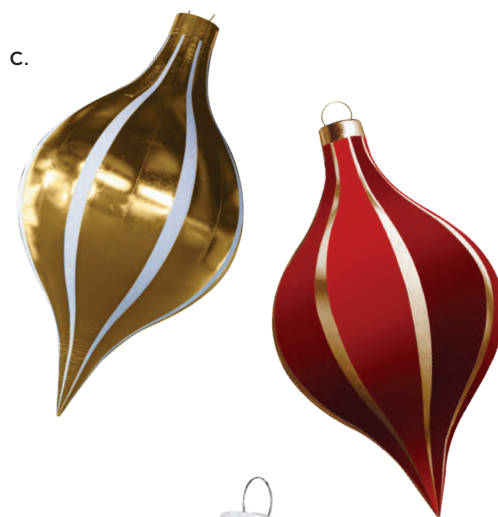

- B. Chiba
  - Red with Gold Stripes
    - 6.6' XMA357
  - Gold with White Stripes
    - 6.6' XMA359
- C. Columbo
  - Red with Gold Stripes
    - 9.8' XMA336
  - Gold with White Stripes
    - 9.8' XMA335
- D. Nagoya
  - Gold with warm white lights
    - 5.6' XMA575
  - Red with warm white lights
    - 5.6' XMA576
  - Silver with cool white lights
    - 5.6' XMA577
- E. Narvik
  - 5.2' XMA186
- F. Irkutsk
  - 9.8' XMA270

C.