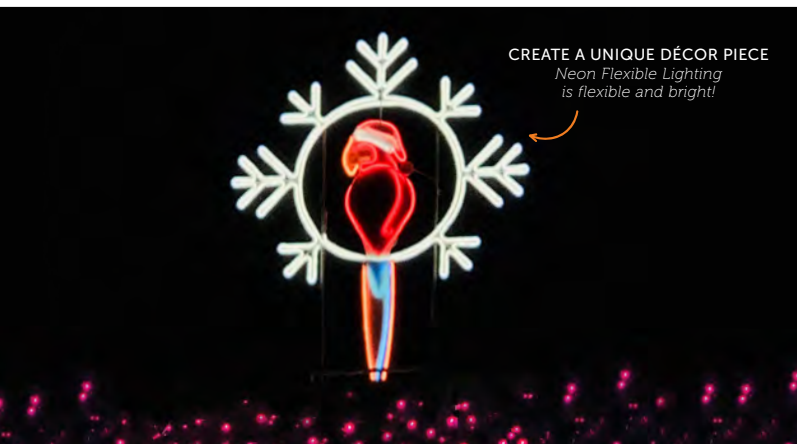

Accessories

- A. UL Transformer
  - 24V
  - 100 watts
  - Includes power cord
  - Powers 10m
  - Sold individually
  - TRBN24V100W
- B. Easy Splice Connector and Heat Shrink
  - Sold individually
  - NFBS2WSC1
- C. T-Way Connector
  - 3 heat shrinks included
  - Sold individually
  - NFLEBSD2WTC
- D. 5cm Aluminum Clip
  - 2 screws included
  - Sold individually
  - NFLEBSD2WICS