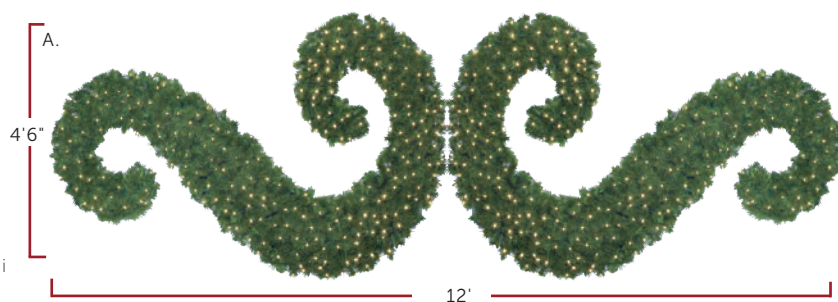

### C. Tapered Swag Garland

10' Tapered Mountain Pine Foliage

Unlit

10 lb.

GARTAPNATMFPC

Lit

200 warm white 5mm LED mini lights, 20 watts, 18 lb.

GARTAPNATMFPCWWLED