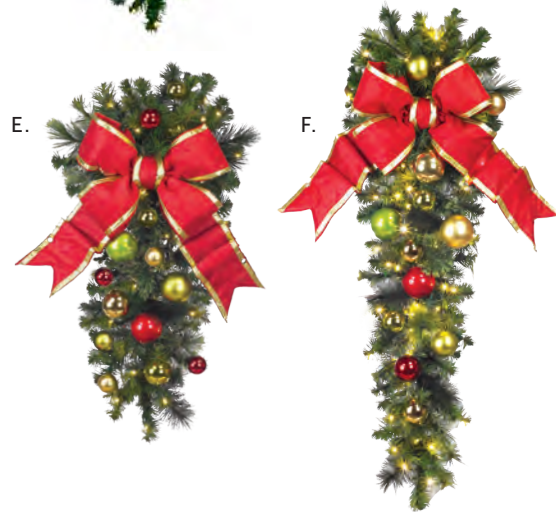

CUSTOM GRAPHICS AVAILABLE!

See page 174 for more inspiration.