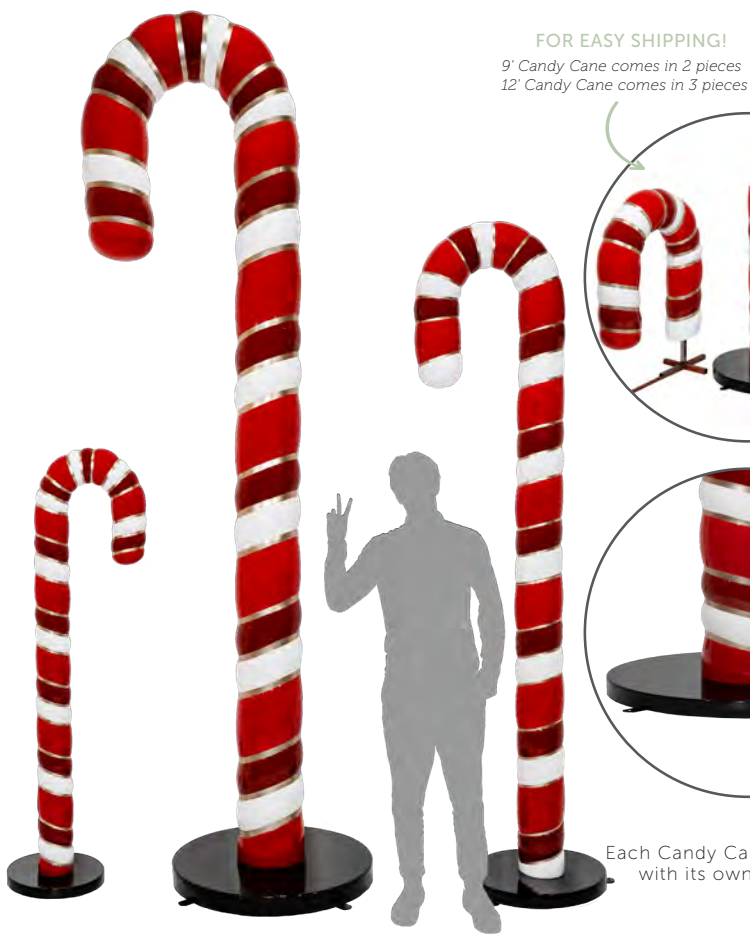

CUSTOMIZE YOUR DÉCOR!
Hand-painted customization available.

Candy Canes

- A. Giant Fiberglass Candy Canes
  - 6' (27 lb.)   FBHCC6
  - 9' (67 lb.)   FBHCC9
  - 12' (155 lb.)   FBHCC12

Pixie Elves - They light up!

- Display individually or as a group
- 12 multicolor LEDs, 13 lb.
- B. 16" W x 36" H Elf with Fiddle
  FBPIXELFVLN36LED
- C. 20" W x 37" H Elf with Horn
  FBPIXELFHORN37LED
- D. 16" W x 37" H Elf with Drum
  FBPIXELFDRM36LED

Christmas Countdown Snowman

- E. FBCNTDWNM62LED
  - 25 multicolor LEDs
  - Plays 8 pre-programmed holiday songs
  - 62.5'H x 15.5'W x 21'D
  - 4.5 watts
  - 48 lb.