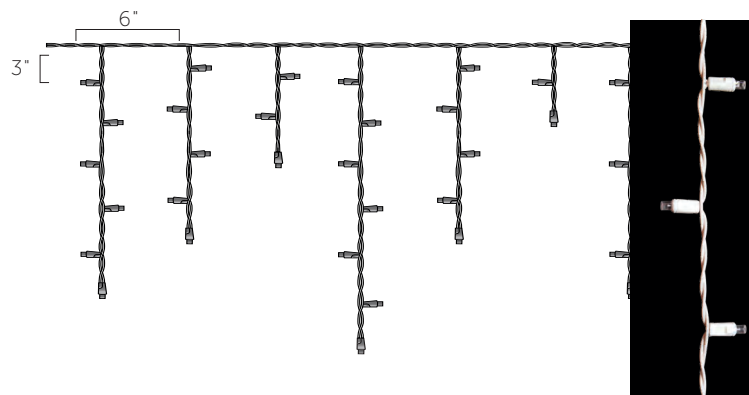

A.

net lights

A. LED Net Lights

4' x 6'

Frosted G15 warm white LEDs, green wire
150 bulbs, 36" lead, 6" tail, 4" spacing, sold in cases of 12
LMLEDNET4X6G15FWMW

B. LED Frosted Twinkle Net Lights

4' x 6'

Frosted 5mm warm white LEDs, green wire
150 bulbs, 36" lead, 6" tail, 4" spacing, sold in cases of 12
LMLEDNET5MM4XWWF

B.

6' length,
can stretch
up to 10'

icicle lights

C. LED Icicle Lights

6" icicle spacing, 3" bulb spacing, sold in cases of 12

105 LED light strand, 12' length, 10 watts

(Drop sequences: 6-5-3-7-5-2)

LMLEDIC105L6WWH

150 LED light strand, 9.5' length, 15 watts

(Drop sequences: 10-7-8-6-10-9)

LMLEDIC150L6WWH

C.