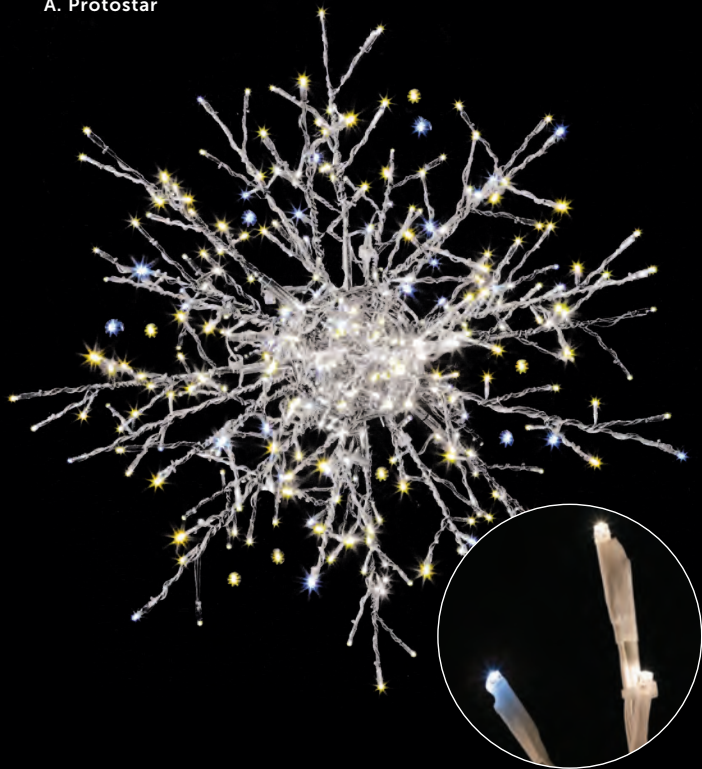

A. Protostar