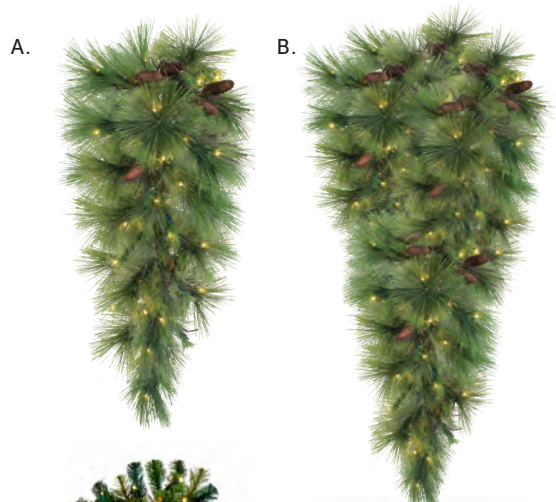

A. 40" Bristle Pine Spray

CUSTOM GRAPHICS AVAILABLE!

See page 174 for more inspiration.