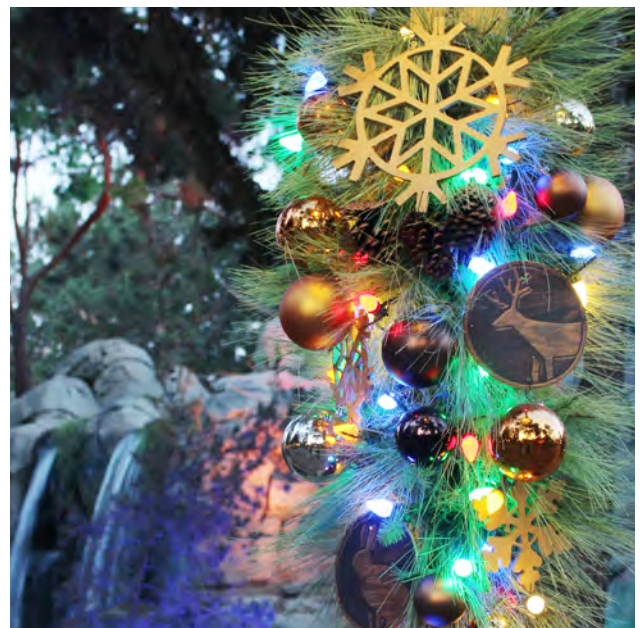

Ornament Cut-Outs

Custom graphic insert for Waterloo Ring.  
See more on page 141.

**ADD A MAGICAL GLOW!**

Illuminated graphics are a fantastic upgrade to any signage and have wonderful nighttime appeal. Custom sizes and configurations are available to complement your décor!