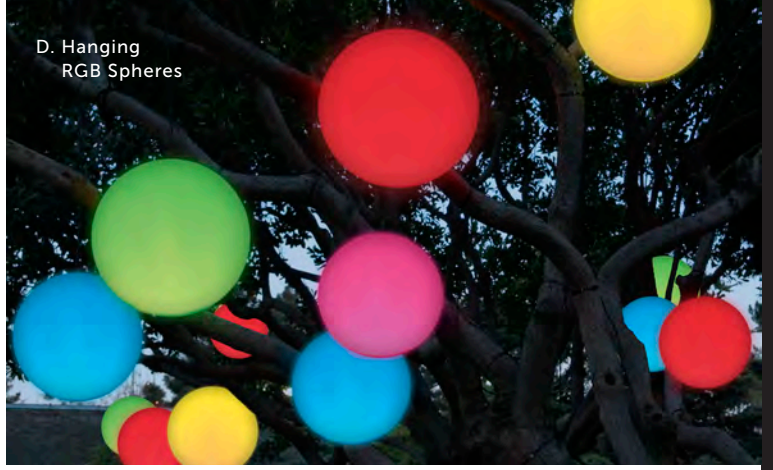

Set of 5 - (2) 12" spheres, (2) 14" spheres, (1) 16" sphere  
LBRGBP-SPHEREMIX5

Set of 7 - (2) 12" spheres, (3) 14" spheres, (2) 16" spheres  
LBRGBP-SPHEREMIX7

D. Hanging  
RGB Spheres

D. Ground Mounted  
RGB Spheres