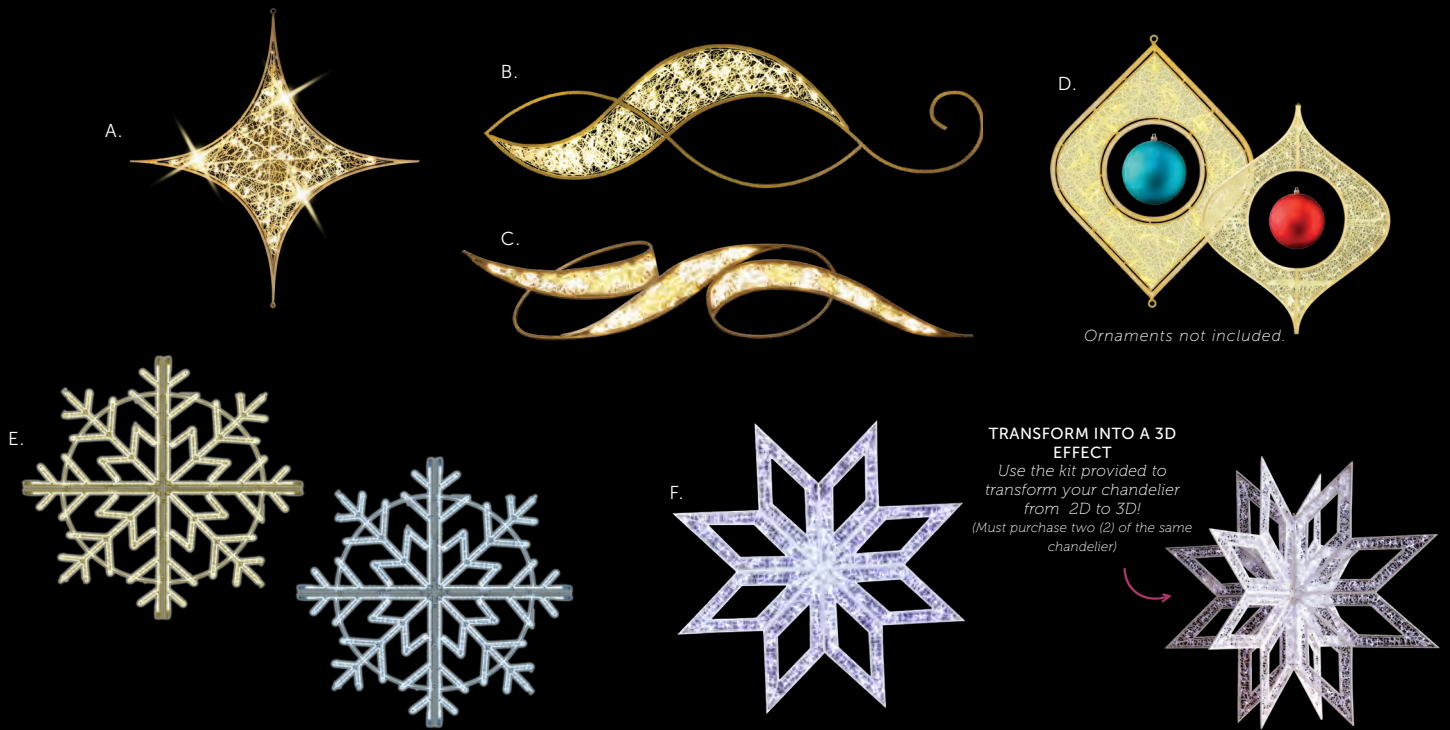

**N. Luzy Christmas Tree Set NEW!**

LMS297

- Set of three trees
- One 4.3', one 5.9', and one 7.5' tree
- 192 warm white LEDs
- 11 watts

L. Lundby Snowflake