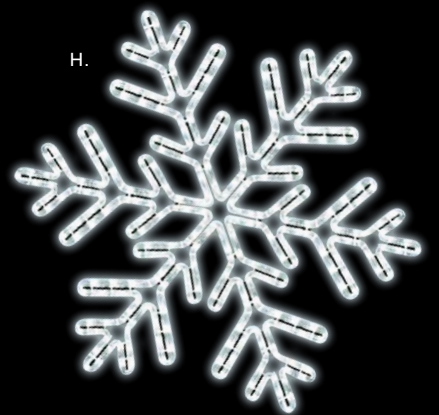

### LED Ropelight Snowflakes

Aluminum frame with heavy-duty 0.5" ropelight.  
Sold individually.

- |                      |               |               |
|----------------------|---------------|---------------|
| A. Bubble Snowflake  |               |               |
| 40"                  | (18W, 6 lb.)  | DRLTSF1-40    |
| 50"                  | (34W, 7 lb.)  | DRLTSF1-50    |
| 80"                  | (63W, 20 lb.) | DRLTSF1-80    |
| B. Festive Snowflake |               |               |
| 30"                  | (17W, 6 lb.)  | DRLTSF2-30    |
| 40"                  | (26W, 8 lb.)  | DRLTSF2-40    |
| 50"                  | (35W, 11 lb.) | DRLTSF2-50    |
| 80"                  | (63W, 20 lb.) | DRLTSF2-80    |
| C. Radiant Snowflake |               |               |
| 30"                  | (17W, 6 lb.)  | DRLTSF4-30    |
| 40"                  | (28W, 8 lb.)  | DRLTSF4-40    |
| 50"                  | (37W, 10 lb.) | DRLTSF4-50    |
| D. Branch Snowflake  |               |               |
| 24"                  | (11W, 5 lb.)  | DRLTSF1552DH  |
| E. Star Snowflake    |               |               |
| 28"                  | (15W, 5 lb.)  | DRLTSF1512DH  |
| F. Ornate Snowflake  |               |               |
| 24"                  | (12W, 4 lb.)  | DRLTSF1532DH  |
| G. Diamond Snowflake |               |               |
| 24"                  | (10W, 4 lb.)  | DRLTSF1522DH  |
| H. Arctic Snowflake  |               |               |
| 24"                  | (10W, 4 lb.)  | DRLTSF04002DH |
| I. Crystal Snowflake |               |               |
| 18"                  | (11W, 3 lb.)  | DRLTSF1D18    |