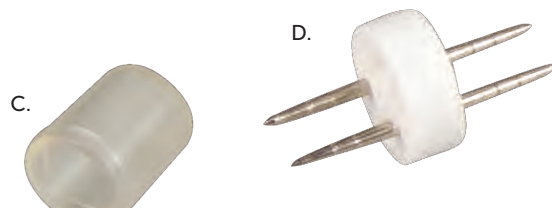

- D. 13mm Invisible Splice
- Sold in packs of 25  
DURA13MMINVSPCON

- E. 13mm T-Connector
- Sold individually  
DURA13MMTCONNEC

- F. 1" Heat Shrink (for Power Cord)
- Sold in 4' Sections  
DURAHTSHRINK1