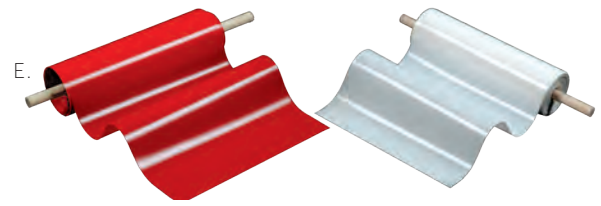

pole enhancements

E. Vinyl Pole Wrap

- 6"W x 50'L
- Red PMVINYLRRED
- White PMVINYLWHITE