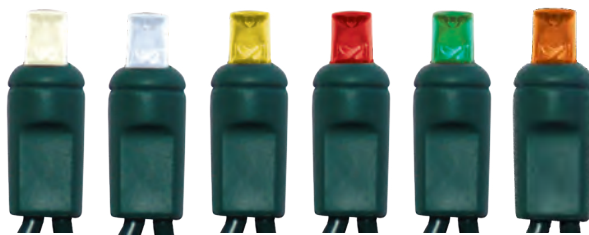

DL PRO *mini lights*

- Professional-grade LED lighting
- Coaxial IP44 connectors
- CSA approved
- UL listed
- 20 AWG green wire
- Full-wave rectifiers every 25 bulbs
- Water-tight, permanently sealed LEDs
- Dimmable
- 50 bulbs
- 6" spacing
- 25'
- 120V
- .8 watts
- Sold in cases of 24
- All required power cords and connectors sold separately

A.

Warm White   Cool White   Yellow   Red   Green   Orange