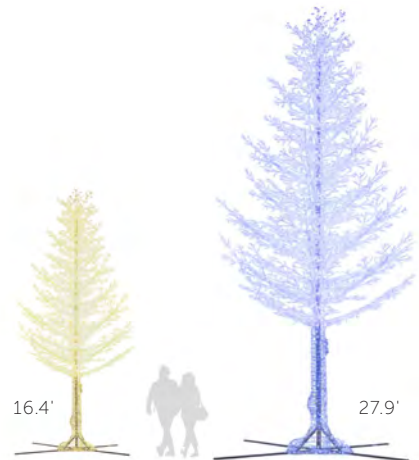

Milwaukee Illuminated Tree

- Sturdy frame wrapped in clear tulle
- Illuminated with LED mini lights
- 10% of lights twinkle

16.4' Tree in Warm White
XMA360

- 4,998 bulbs
- 16.4'H x 8.2W
- 270 watts

27.9' Tree in Cool White
XMA361

- 8,991 bulbs
- 27.9'H x 13.1'W
- 380 watts