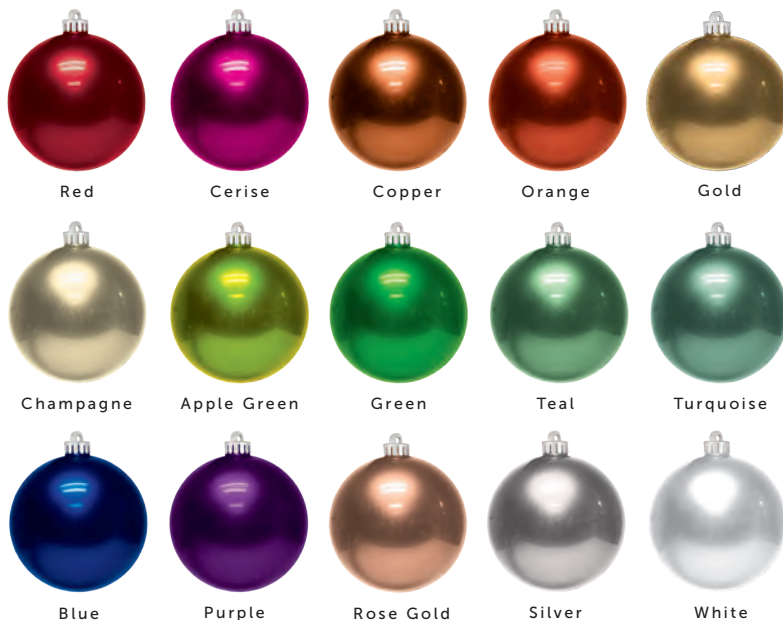

B. Candy Apple

Our Candy Apple ornaments are characterized by individual specs of glitter encased in a smooth glossy finish akin to that of, well, a candy apple.

Size	Sold Sets	Case Quantity
3.25" (80mm)	12	96
4" (100mm)	12	72
6" (150mm)	8	48
8" (200mm)	6	12
10" (250mm)	6	12

C. Pearlized

Our Pearlized ornaments glisten with a shiny surface and an iridescent finish that catches the light and the gleam in your customers' eyes.

Size	Sold Sets	Case Quantity
3.25" (80mm)	12	96
4" (100mm)	12	72
6" (150mm)	8	48