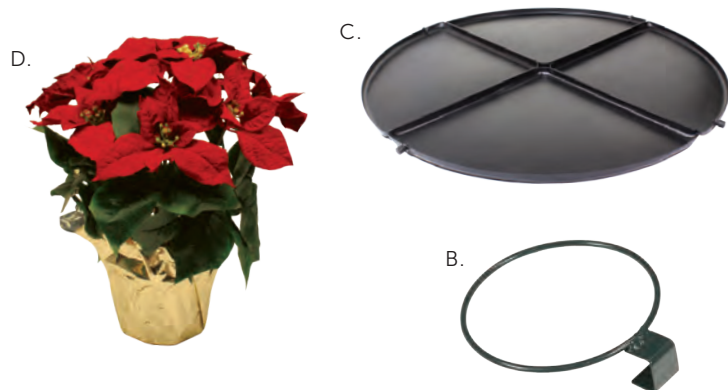

# poinsettia trees

- Multi-level frame holds metal rings to fill with the 6" potted plants of your choosing
- Tree height includes plants
- The ground (bottom) row of your tree does not require rings or plants.
- To stage your bottom row, place plants on the ground in front of your tree frame.
- PVC drip pan included
- *Plants sold separately*

## C. Replacement PVC Drip Pan

- For 9.5' Poinsettia Tree  
POINSEDRIPPAN9W
- For 13.5' Poinsettia Tree  
POINSEDRIPPAN125W
- For 17.5' Poinsettia Tree (Galvanized)  
TRPOINSETTREE17PAN

## D. Silk Poinsettia Plant

- 14" - 15", 8 flowers per plant, 1.2 lb., Sold Separately.  
POINPLANT13

17.5' Poinsettia Tree

# natural wreaths

- Undecorated
- 3'-10' wreaths pre-lit with 5mm LED mini lights
- 12' wreaths pre-lit with C7 LED bulbs
- Powder-coated metal frame
- Metal hooks on frame make installation easy
- UV-treated foliage
- Delivered ready to assemble and install