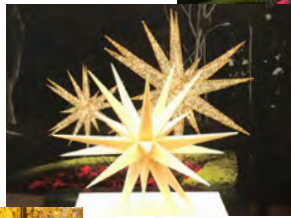

Research & Development