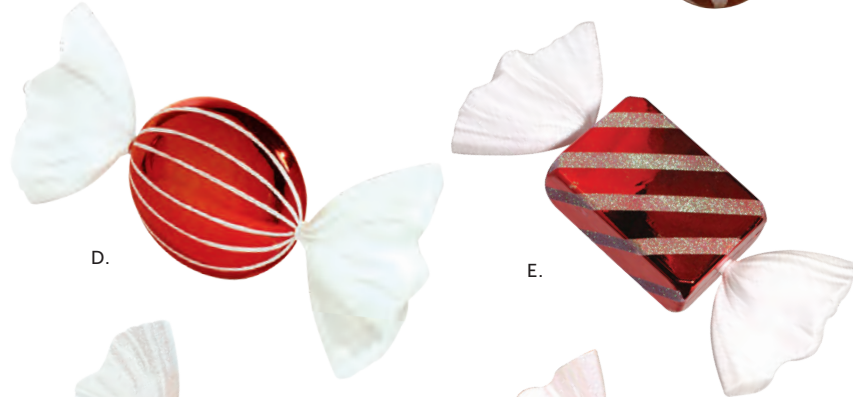

Candy Cane Collection

Minty fresh décor ideas from our favorite Christmas flavor

Ornaments

Size	Sold Sets	Case Quantity
A. 6" Red & White Swirl Onion ORA28B079010	6	24
B. 6" Red & White Swirl Ball ORA29B071910	6	24
C. 10.5" Red & White Swirl Waterdrop ORA5B079010	6	24

Jumbo Ornaments

Size	Sold Sets	Case Quantity
D. 19" Red & White Oval ORA1090180052410	4	12
E. 19" Red & White Rectangle ORA1090180021810	4	12
F. 19" Red & White Swirl ORGK829141	4	12
G. 19" Red & White Striped ORA10901800627	4	12
H. 36" Red & White Round ORGK100026365	4	6
I. 37" Red & White Pinwheel Half Round ORGK100026366	Sold Individually	1
J. 40" Red & White Curly Half Round ORGK100026367	Sold Individually	1