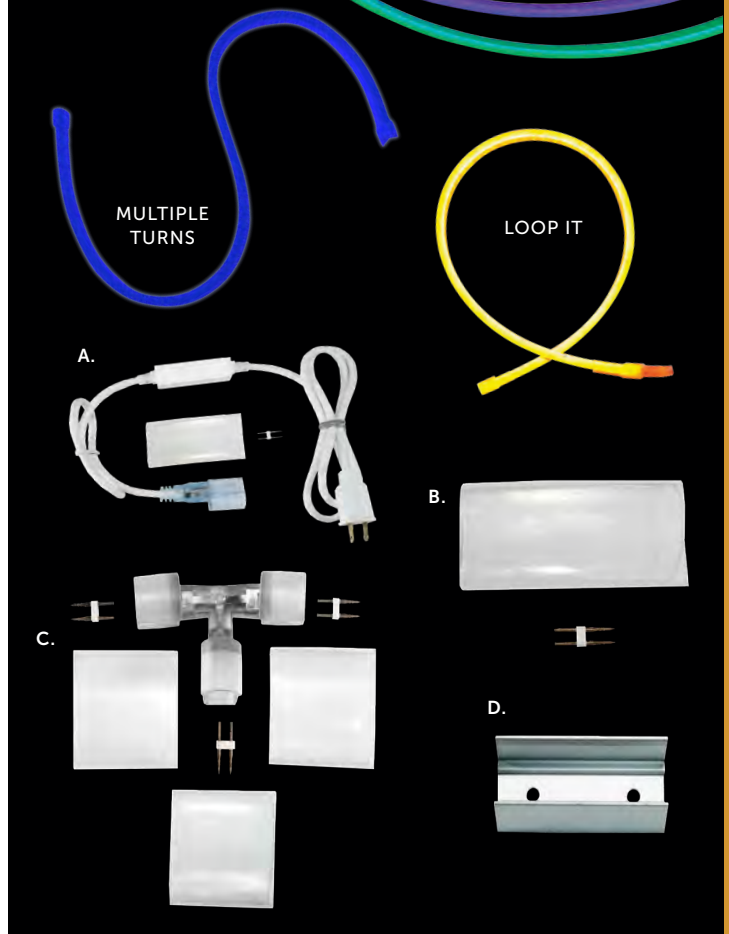

### Accessories

- A. UL Transformer
  - 24V
  - 100 watts
  - Includes power cord
  - Powers 10m
  - Sold individually
  - TRBN24V100W
- B. Easy Splice Connector and Heat Shrink
  - Sold individually
  - NFBS2WSC1
- C. T-Way Connector
  - 3 heat shrinks included
  - Sold individually
  - NFLEBSD2WTC
- D. 5cm Aluminum Clip
  - 2 screws included
  - Sold individually
  - NFLEBSD2WICS