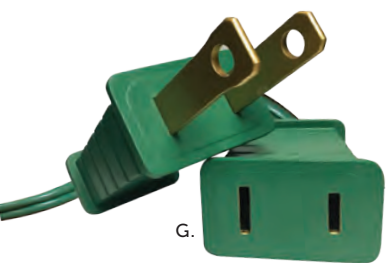

Giant Fiberglass Light Bulbs

- F. Giant Bulbs
  FBGBRTHLIGHT
  - Available in 5 colors
  - 6'H x 2'W
  - 45 lb.
- G. Giant Plug & Cord
  FBGBRLIGHTPLUG
  - 30" plug
  - 8'L
  - 25 lb.

**COLOR
CUSTOMIZATION
AVAILABLE!**

G.