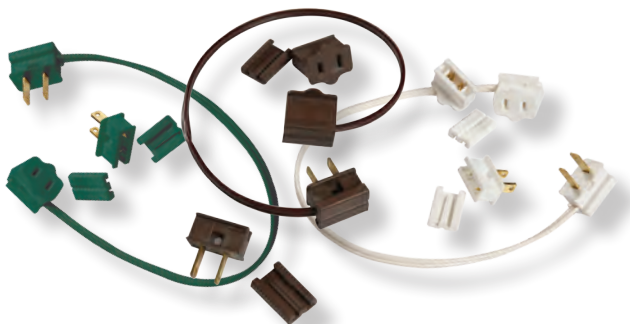

Male & Female in SPT-1

Quick-Attach Connectors
Sold in packs of 20

Brown Male	LAMALEXXXXBRSTK
Brown Female	LAFEMALEXXBRSTK
White Male	LAMALEXXWHITSTK
White Female	LAFEMALEXXWHSTK
Green Male	LAMALEXXGRNSTK
Green Female	LAFEMALEGRNSTK